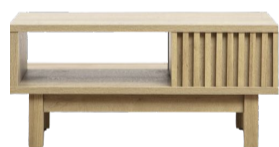

TATSURO
Meja Tamu
~~Rp1.209.000~~
Rp699.000